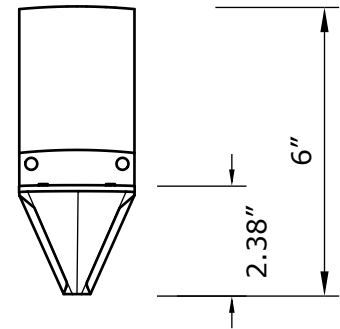

- COPPER - 16 OZ
- PAINTED ALUMINUM - 0.032"

ISOMETRIC VIEW

TOP VIEW

SIDE VIEW

FRONT VIEW

MANUFACTURER NOTES:

1. CONTACT MANUFACTURER FOR SPECIFIED LAYOUT PATTERN.
2. FOR CUSTOM MATERIALS CONTACT MANUFACTURER.
3. OTHER SIZES ARE AVAILABLE ON A CUSTOM BASIS.