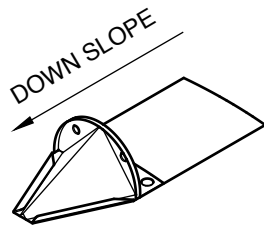

- COPPER - 16 OZ
- PAINTED ALUMINUM - 0.032"

ISOMETRIC VIEW

TOP VIEW

SIDE VIEW

FRONT VIEW

MANUFACTURER NOTES:

1. CONTACT MANUFACTURER FOR SPECIFIED LAYOUT PATTERN.
2. FOR CUSTOM MATERIALS CONTACT MANUFACTURER.
3. OTHER SIZES ARE AVAILABLE ON A CUSTOM BASIS.