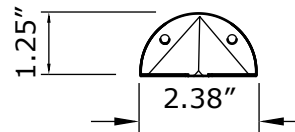

- COPPER - 16 OZ
- PAINTED ALUMINUM - 0.032"

ISOMETRIC VIEW

TOP VIEW

SIDE VIEW

FRONT VIEW

MANUFACTURER NOTES:

1. CONTACT MANUFACTURER FOR SPECIFIED LAYOUT PATTERN.
2. FOR CUSTOM MATERIALS CONTACT MANUFACTURER.
3. OTHER SIZES ARE AVAILABLE ON A CUSTOM BASIS.