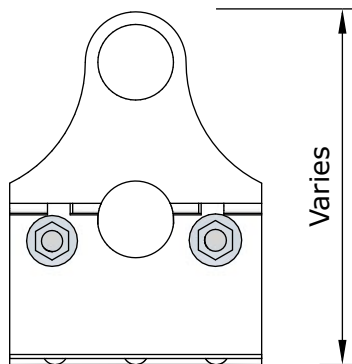

SELECT DESIRED MATERIAL:

- POWDER COATED ZINC PLATED STEEL
- RAW STEEL

ISOMETRIC VIEW

TOP VIEW

BACK VIEW

SIDE VIEW

MANUFACTURER NOTES:

1. CONTACT MANUFACTURER FOR SPECIFIED LAYOUT PATTERN.
2. FOR CUSTOM MATERIALS CONTACT MANUFACTURER.
3. OTHER SIZES ARE AVAILABLE ON A CUSTOM BASIS.