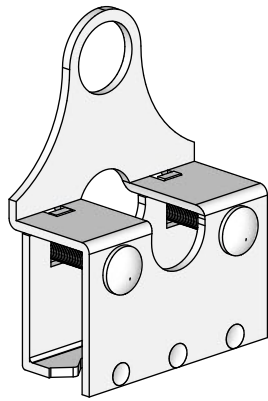

SELECT DESIRED MATERIAL:

- POWDER COATED ZINC PLATED STEEL
- RAW STEEL

ISOMETRIC VIEW

TOP VIEW

BACK VIEW

SIDE VIEW

MANUFACTURER NOTES:

1. CONTACT MANUFACTURER FOR SPECIFIED LAYOUT PATTERN.
2. FOR CUSTOM MATERIALS CONTACT MANUFACTURER.
3. OTHER SIZES ARE AVAILABLE ON A CUSTOM BASIS.