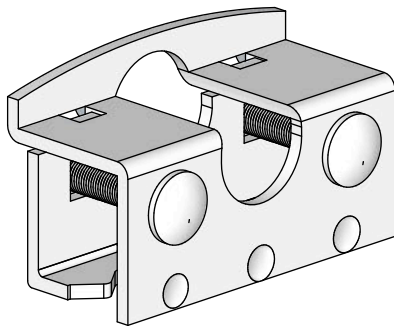

SELECT DESIRED MATERIAL:

- POWDER COATED ZINC PLATED STEEL
- RAW STEEL

ISOMETRIC VIEW

TOP VIEW

BACK VIEW

SIDE VIEW

MANUFACTURER NOTES:

1. CONTACT MANUFACTURER FOR SPECIFIED LAYOUT PATTERN.
2. FOR CUSTOM MATERIALS CONTACT MANUFACTURER.
3. OTHER SIZES ARE AVAILABLE ON A CUSTOM BASIS.