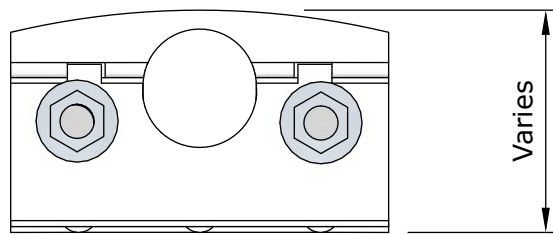

SELECT DESIRED MATERIAL:

- POWDER COATED ZINC PLATED STEEL
- RAW STEEL

ISOMETRIC VIEW

TOP VIEW

BACK VIEW

SIDE VIEW

MANUFACTURER NOTES:

1. CONTACT MANUFACTURER FOR SPECIFIED LAYOUT PATTERN.
2. FOR CUSTOM MATERIALS CONTACT MANUFACTURER.
3. OTHER SIZES ARE AVAILABLE ON A CUSTOM BASIS.