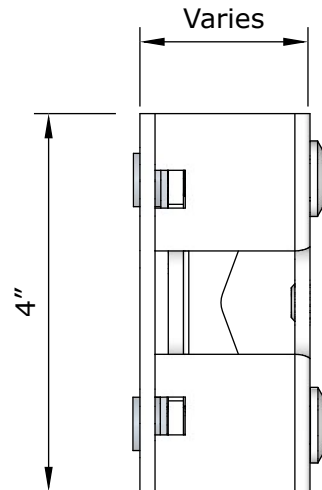

SELECT DESIRED MATERIAL:

- POWDER COATED ZINC PLATED STEEL
- RAW STEEL

ISOMETRIC VIEW

TOP VIEW

BACK VIEW

SIDE VIEW

MANUFACTURER NOTES:

1. CONTACT MANUFACTURER FOR SPECIFIED LAYOUT PATTERN.
2. FOR CUSTOM MATERIALS CONTACT MANUFACTURER.
3. OTHER SIZES ARE AVAILABLE ON A CUSTOM BASIS.