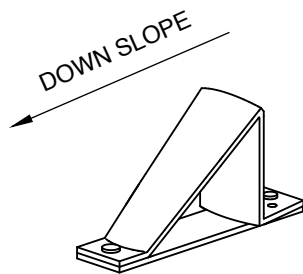

## RG5 SNOW GUARD

SELECT DESIRED MATERIAL:

- COPPER - 48 OZ
- POWDER COATED EG STEEL - 14 GAUGE

ISOMETRIC VIEW

TOP VIEW

SIDE VIEW

FRONT VIEW