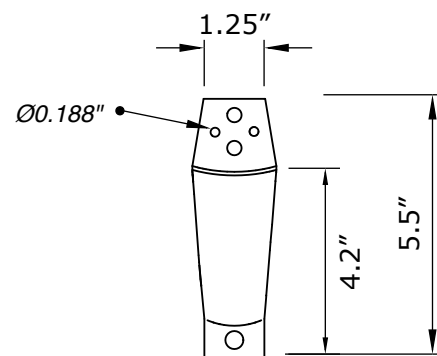

## RG5 SNOW GUARD

SELECT DESIRED MATERIAL:

- COPPER - 48 OZ
- POWDER COATED EG STEEL - 14 GAUGE

ISOMETRIC VIEW

TOP VIEW

SIDE VIEW

FRONT VIEW