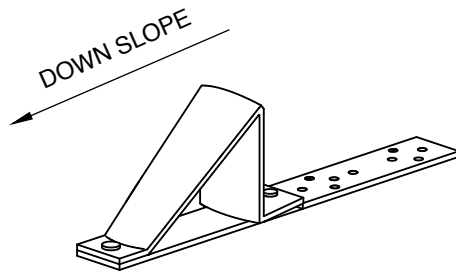

## RG10 SNOW GUARD

SELECT DESIRED MATERIAL:

- COPPER - 48 OZ
- POWDER COATED EG STEEL - 14 GAUGE

ISOMETRIC VIEW

TOP VIEW

SIDE VIEW

FRONT VIEW