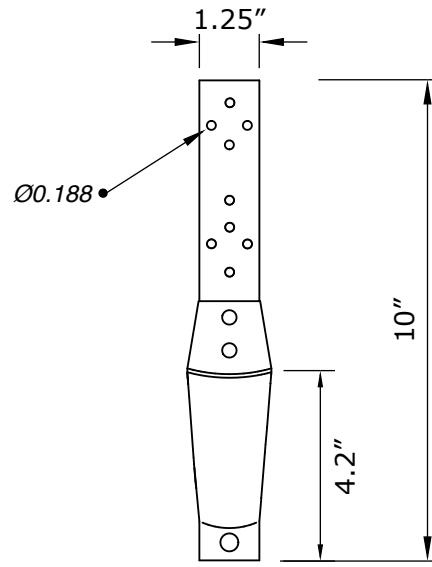

## RG10 SNOW GUARD

SELECT DESIRED MATERIAL:

- COPPER - 48 OZ
- POWDER COATED EG STEEL - 14 GAUGE

ISOMETRIC VIEW

TOP VIEW

SIDE VIEW

FRONT VIEW