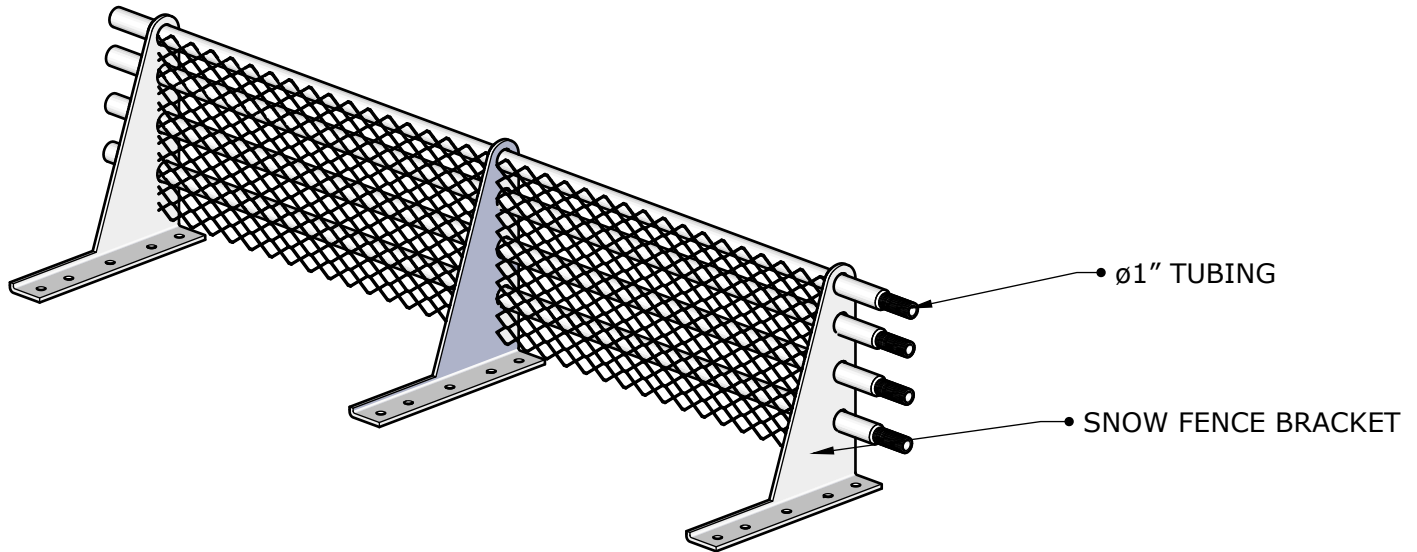

Rocky Mountain Snow Guards Inc

ROCKY MOUNTAIN SNOW GUARDS
4231 S NATCHES COURT, UNIT C
ENGLEWOOD, CO 80110
PHONE: (877) 414-7606
FAX: (720) 387-8361
www.rockymountainsnowguards.com

ICE SCREEN - SNOW FENCE SYSTEM ACCESSORY

ISOMETRIC VIEW

FRONT VIEW

MANUFACTURER NOTES:

1. CONTACT MANUFACTURER FOR SPECIFIED LAYOUT PATTERN.
2. FOR CUSTOM MATERIALS CONTACT MANUFACTURER.
3. OTHER SIZES ARE AVAILABLE ON A CUSTOM BASIS.
4. MANUFACTURED OF EXPANDED T6061 ALUMINUM.