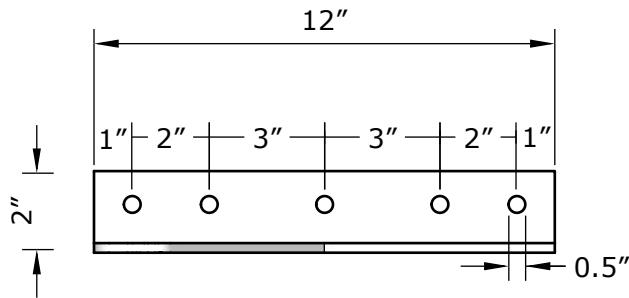

- COPPER - 48 OZ
- PAINTED ALUMINUM - 0.25"

TOP VIEW

ISOMETRIC VIEW

FRONT VIEW

SIDE VIEW

MANUFACTURER NOTES:

1. CONTACT MANUFACTURER FOR SPECIFIED LAYOUT PATTERN.
2. FOR CUSTOM MATERIALS CONTACT MANUFACTURER.
3. OTHER SIZES ARE AVAILABLE ON A CUSTOM BASIS.