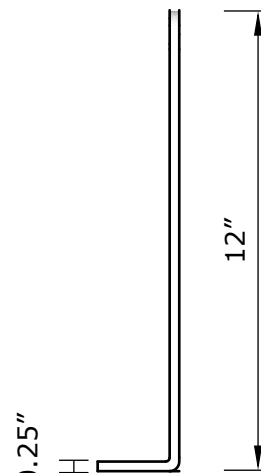

- COPPER - 48 OZ
- PAINTED ALUMINUM - 0.25"

TOP VIEW

ISOMETRIC VIEW

FRONT VIEW

SIDE VIEW

MANUFACTURER NOTES:

1. CONTACT MANUFACTURER FOR SPECIFIED LAYOUT PATTERN.
2. FOR CUSTOM MATERIALS CONTACT MANUFACTURER.
3. OTHER SIZES ARE AVAILABLE ON A CUSTOM BASIS.