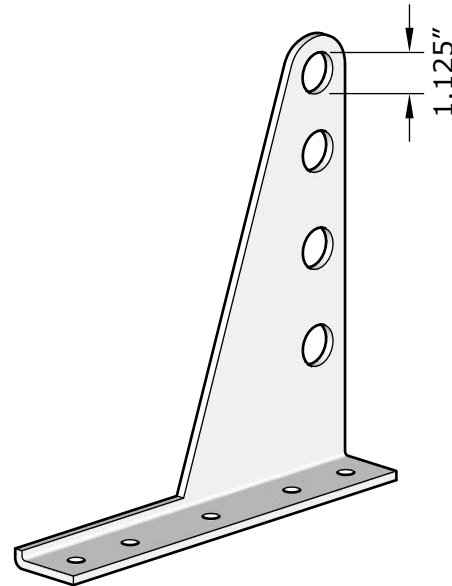

- COPPER - 48 OZ
- PAINTED ALUMINUM - 0.25"

TOP VIEW

ISOMETRIC VIEW

FRONT VIEW

SIDE VIEW

MANUFACTURER NOTES:

1. CONTACT MANUFACTURER FOR SPECIFIED LAYOUT PATTERN.
2. FOR CUSTOM MATERIALS CONTACT MANUFACTURER.
3. OTHER SIZES ARE AVAILABLE ON A CUSTOM BASIS.