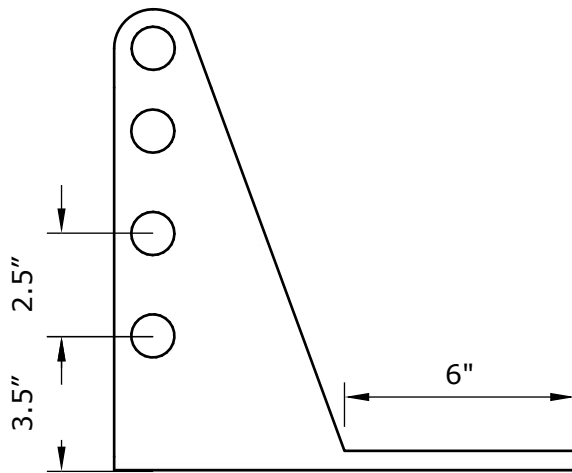

- COPPER - 48 OZ
- PAINTED ALUMINUM - 0.25"

TOP VIEW

ISOMETRIC VIEW

FRONT VIEW

SIDE VIEW

MANUFACTURER NOTES:

1. CONTACT MANUFACTURER FOR SPECIFIED LAYOUT PATTERN.
2. FOR CUSTOM MATERIALS CONTACT MANUFACTURER.
3. OTHER SIZES ARE AVAILABLE ON A CUSTOM BASIS.