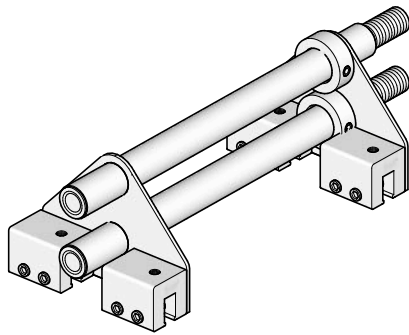

Rocky Mountain Snow Guards Inc

ROCKY MOUNTAIN SNOW GUARDS
4231 S NATCHES COURT, UNIT C
ENGLEWOOD, CO 80110
PHONE: (877) 414-7606
FAX: (720) 387-8361
www.rockymountainsnowguards.com

BLIZZARD HEAVY DUTY II SNOW FENCE SYSTEM

SELECT DESIRED S-5!® CLAMP:

ISOMETRIC VIEW

MANUFACTURER NOTES:

1. CONTACT MANUFACTURER FOR SPECIFIED LAYOUT PATTERN.
2. FOR CUSTOM MATERIALS CONTACT MANUFACTURER.
3. OTHER SIZES ARE AVAILABLE ON A CUSTOM BASIS.