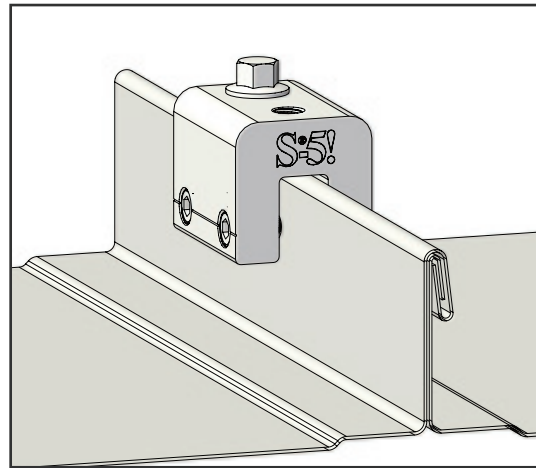

S-5!® S-5-V Clamp

Seam Profiles

Example Profiles

Seam Mounting Examples

NOTES:

1. S-5-V
2. EXAMPLE PROFILE
3. 3/8-24 x .8" ROUND POINT SETSCREW
4. M8-1.25 x 16mm HEX FLANGE BOLT