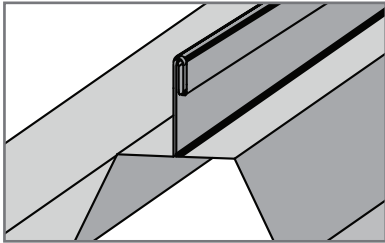

S-5!® S-5-V Clamp

Seam Profiles

Example Profiles

Seam Mounting Examples

NOTES:

1. S-5-V
2. EXAMPLE PROFILE
3. 3/8-24 x .8" ROUND POINT SETSCREW
4. M8-1.25 x 16mm HEX FLANGE BOLT