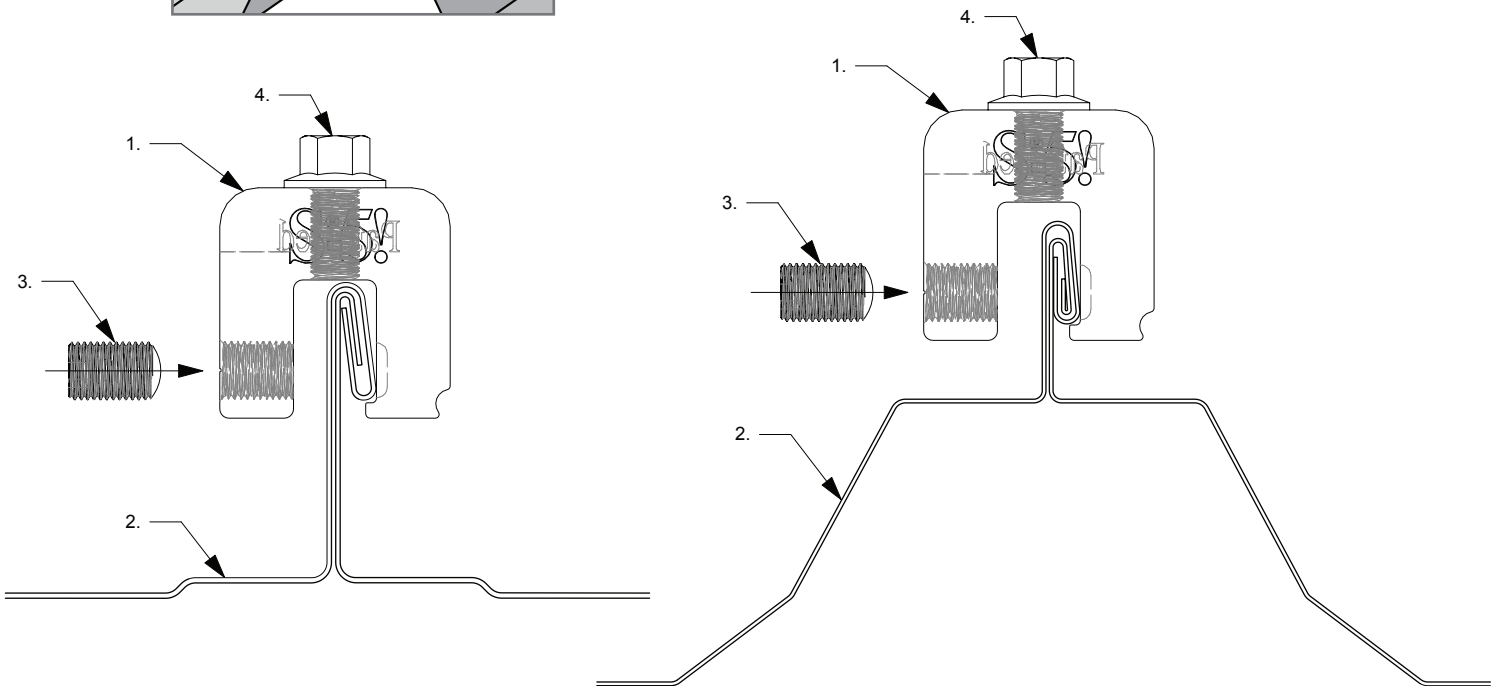

S-5!® S-5-V Clamp

Seam Profiles

Example Profiles

Seam Mounting Examples

NOTES:

1. S-5-V
2. EXAMPLE PROFILE
3. 3/8-24 x .8" ROUND POINT SETSCREW
4. M8-1.25 x 16mm HEX FLANGE BOLT