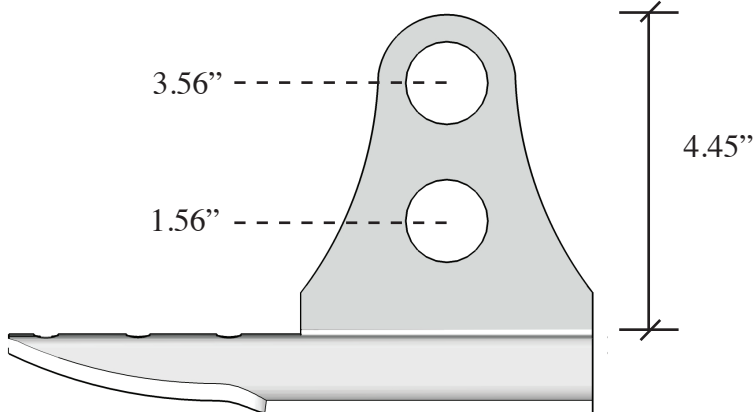

**ROCKY MOUNTAIN
SNOW GUARDS INC**

www.RockyMountainSnowGuards.com

2055 S. Raritan Street, B
Denver, CO 80223

Toll free: (877) 414-7606

Fax: (720) 387-8361

Drift II - Dual Bar, Corrugated Snow Fence Bracket

MATERIAL:

Raw Steel

NOTES:

1. Snow guards are to be installed to manufacturer's specifications.
2. Contact manufacturer for selected layout.
3. For custom materials contact manufacturer.
4. Other sizes are available on a custom basis.