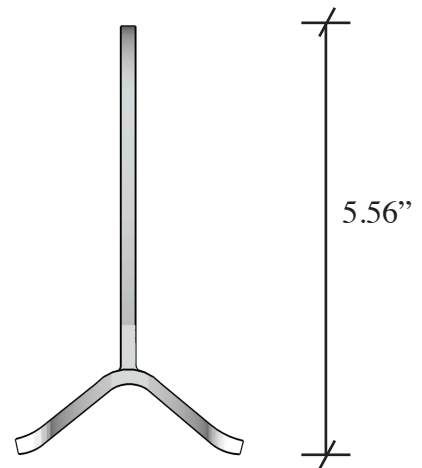

**ROCKY MOUNTAIN
SNOW GUARDS INC**

www.RockyMountainSnowGuards.com

2055 S. Raritan Street, B
Denver, CO 80223

Toll free: (877) 414-7606

Fax: (720) 387-8361

Drift II - Dual Bar, Corrugated Snow Fence Bracket

MATERIAL:

Raw Steel

NOTES:

1. Snow guards are to be installed to manufacturer's specifications.
2. Contact manufacturer for selected layout.
3. For custom materials contact manufacturer.
4. Other sizes are available on a custom basis.