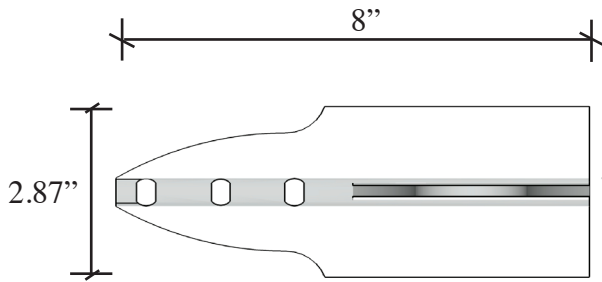

**ROCKY MOUNTAIN
SNOW GUARDS INC**

www.RockyMountainSnowGuards.com

2055 S. Raritan Street, B
Denver, CO 80223

Toll free: (877) 414-7606

Fax: (720) 387-8361

Drift II - Dual Bar, Corrugated Snow Fence Bracket

MATERIAL:

Raw Steel

NOTES:

1. Snow guards are to be installed to manufacturer's specifications.
2. Contact manufacturer for selected layout.
3. For custom materials contact manufacturer.
4. Other sizes are available on a custom basis.