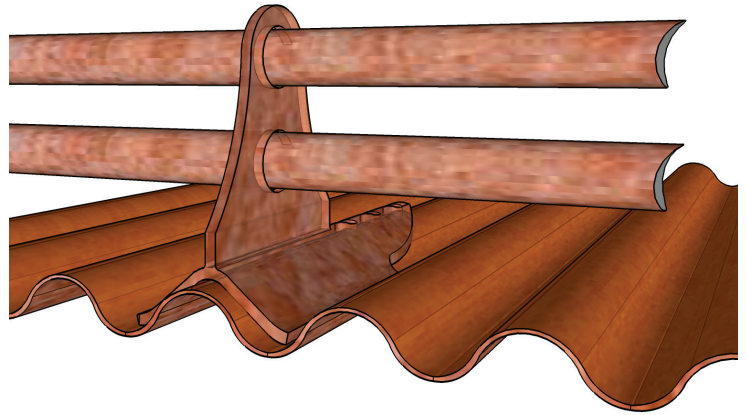

**ROCKY MOUNTAIN
SNOW GUARDS INC**

www.RockyMountainSnowGuards.com

2055 S. Raritan Street, B
Denver, CO 80223

Toll free: (877) 414-7606

Fax: (720) 387-8361

Drift II - Dual Bar, Corrugated Snow Fence Bracket

MATERIAL:

Raw Steel

NOTES:

1. Snow guards are to be installed to manufacturer's specifications.
2. Contact manufacturer for selected layout.
3. For custom materials contact manufacturer.
4. Other sizes are available on a custom basis.