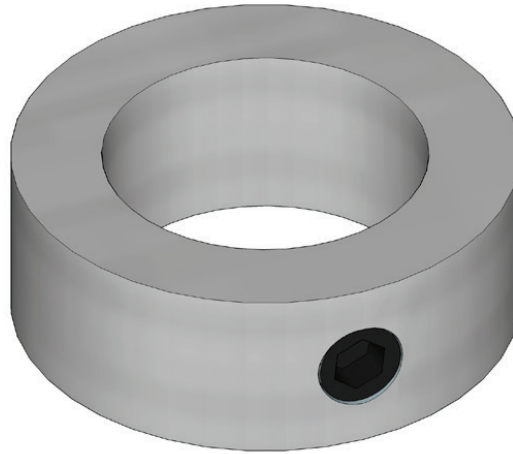

End Collar

## Snow Fence End Collar

### MATERIAL:

- Copper
- Painted Aluminum