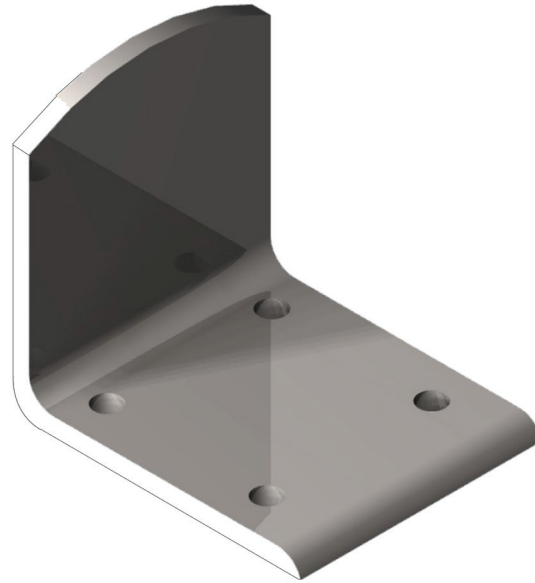

RGW (Wide) Aluminum Snow Guard for Metal Roofs

MATERIAL

- Powder Coated Aluminum
- Mill Finish Aluminum

NOTES:

1. Snow guards are to be installed to manufacturer's specifications.
2. Contact manufacturer for selected layout.
3. For custom materials contact manufacturer.
4. Other sizes are available on a custom basis.