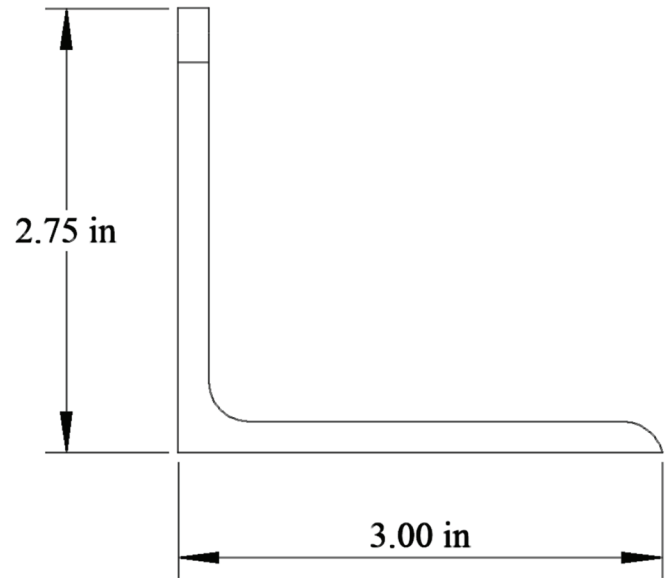

RGW (Wide) Aluminum Snow Guard for Metal Roofs

MATERIAL

- Powder Coated Aluminum
- Mill Finish Aluminum

NOTES:

1. Snow guards are to be installed to manufacturer's specifications.
2. Contact manufacturer for selected layout.
3. For custom materials contact manufacturer.
4. Other sizes are available on a custom basis.