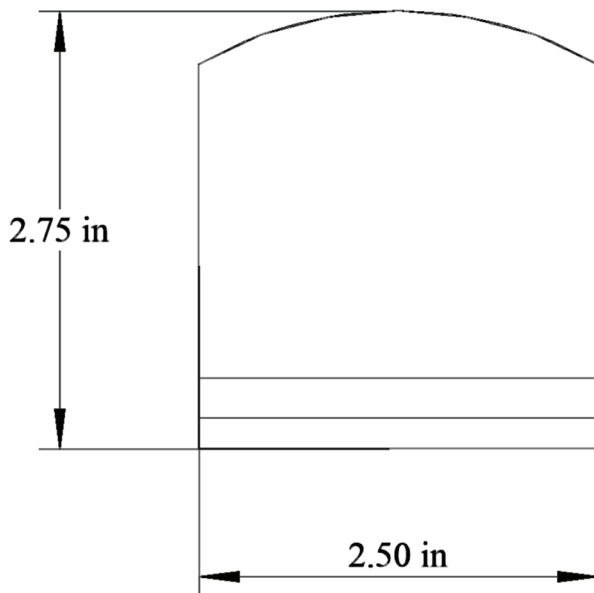

RGW (Wide) Aluminum Snow Guard for Metal Roofs

MATERIAL

- Powder Coated Aluminum
- Mill Finish Aluminum

NOTES:

1. Snow guards are to be installed to manufacturer's specifications.
2. Contact manufacturer for selected layout.
3. For custom materials contact manufacturer.
4. Other sizes are available on a custom basis.