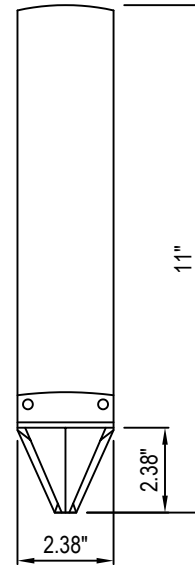

- COPPER - 16 OZ
- PAINTED ALUMINUM - 0.32"
- ALUMINUM - 0.32"
- CUSTOMER SUPPLIED

ISOMETRIC VIEW

TOP VIEW

SIDE VIEW

FRONT VIEW

MANUFACTURER NOTES:

1. CONTACT MANUFACTURER FOR SELECTED LAYOUT.
2. FOR CUSTOM MATERIALS CONTACT MANUFACTURER.
3. OTHER SIZES ARE AVAILABLE ON A CUSTOM BASIS.