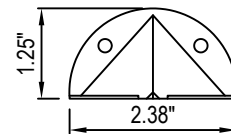

- COPPER - 16 OZ
- PAINTED ALUMINUM - 0.32"
- ALUMINUM - 0.32"
- CUSTOMER SUPPLIED

ISOMETRIC VIEW

TOP VIEW

SIDE VIEW

FRONT VIEW

MANUFACTURER NOTES:

1. CONTACT MANUFACTURER FOR SELECTED LAYOUT.
2. FOR CUSTOM MATERIALS CONTACT MANUFACTURER.
3. OTHER SIZES ARE AVAILABLE ON A CUSTOM BASIS.