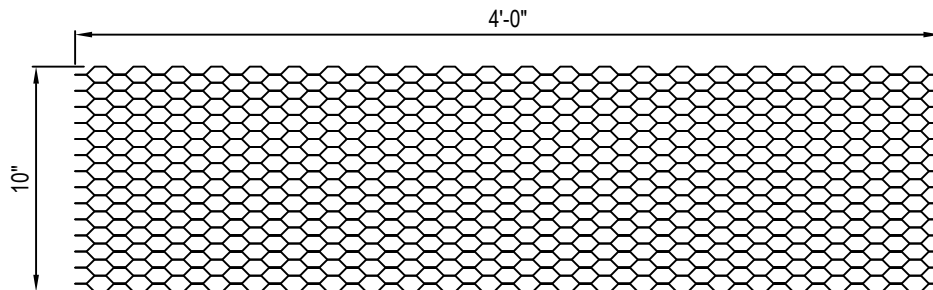

FRONT VIEW

SPECIFICATIONS

MATERIAL: EXPANDED ALUMINUM

MANUFACTURER NOTES:

1. CONTACT MANUFACTURER FOR SELECTED LAYOUT
2. FOR CUSTOM MATERIALS CONTACT MANUFACTURER
3. OTHER SIZES ARE AVAILABLE ON A CUSTOM BASIS
4. ICE SCREEN IS SIZED FOR THE LARGEST ROCKY MOUNTAIN SNOW GUARDS FENCE SYSTEM AND CAN BE CUT TO FIT ANY SMALLER SYSTEMS.

NOTES:

1. INSTALLATION TO BE COMPLETED IN ACCORDANCE WITH MANUFACTURER'S SPECIFICATIONS.
2. DO NOT SCALE DRAWING.
3. THIS DRAWING IS INTENDED FOR USE BY ARCHITECTS, ENGINEERS, CONTRACTORS, CONSULTANTS AND DESIGN PROFESSIONALS FOR PLANNING PURPOSES ONLY. THIS DRAWING MAY NOT BE USED FOR CONSTRUCTION.
4. ALL INFORMATION CONTAINED HEREIN WAS CURRENT AT THE TIME OF DEVELOPMENT BUT MUST BE REVIEWED AND APPROVED BY THE PRODUCT MANUFACTURER TO BE CONSIDERED ACCURATE.
5. CONTRACTOR'S NOTE: FOR PRODUCT AND COMPANY INFORMATION VISIT www.CADdetails.com/info AND ENTER REFERENCE NUMBER 5281-008

SNOW FENCE SYSTEM ACCESSORY

ICE SCREEN