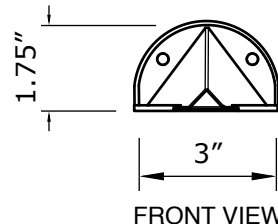

- COPPER - 20 OZ
- PAINTED ALUMINUM - 0.04"

ISOMETRIC VIEW

TOP VIEW

SIDE VIEW

FRONT VIEW

MANUFACTURER NOTES:

1. CONTACT MANUFACTURER FOR SPECIFIED LAYOUT PATTERN.
2. FOR CUSTOM MATERIALS CONTACT MANUFACTURER.
3. OTHER SIZES ARE AVAILABLE ON A CUSTOM BASIS.