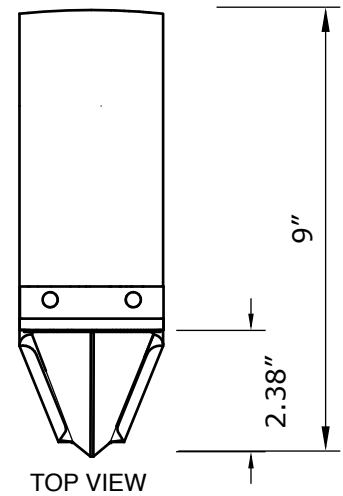

- COPPER - 20 OZ
- PAINTED ALUMINUM - 0.04"

ISOMETRIC VIEW

TOP VIEW

SIDE VIEW

FRONT VIEW

MANUFACTURER NOTES:

1. CONTACT MANUFACTURER FOR SPECIFIED LAYOUT PATTERN.
2. FOR CUSTOM MATERIALS CONTACT MANUFACTURER.
3. OTHER SIZES ARE AVAILABLE ON A CUSTOM BASIS.