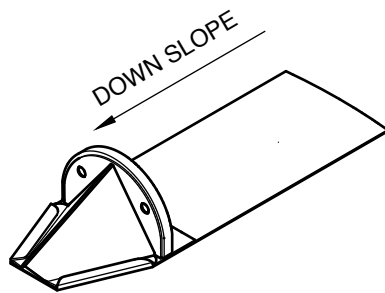

- COPPER - 20 OZ
- PAINTED ALUMINUM - 0.04"

ISOMETRIC VIEW

TOP VIEW

SIDE VIEW

FRONT VIEW

MANUFACTURER NOTES:

1. CONTACT MANUFACTURER FOR SPECIFIED LAYOUT PATTERN.
2. FOR CUSTOM MATERIALS CONTACT MANUFACTURER.
3. OTHER SIZES ARE AVAILABLE ON A CUSTOM BASIS.