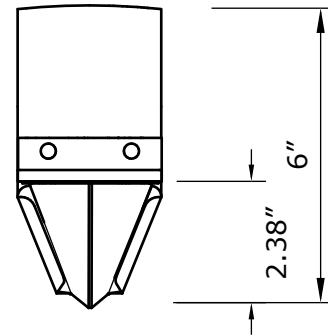

- COPPER - 20 OZ
- PAINTED ALUMINUM - 0.040"

ISOMETRIC VIEW

TOP VIEW

SIDE VIEW

FRONT VIEW

MANUFACTURER NOTES:

1. CONTACT MANUFACTURER FOR SPECIFIED LAYOUT PATTERN.
2. FOR CUSTOM MATERIALS CONTACT MANUFACTURER.
3. OTHER SIZES ARE AVAILABLE ON A CUSTOM BASIS.