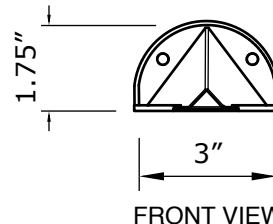

## YETI 11

SELECT DESIRED MATERIAL:

- COPPER - 20 OZ
- PAINTED ALUMINUM - 0.040"

ISOMETRIC VIEW

TOP VIEW

SIDE VIEW

FRONT VIEW