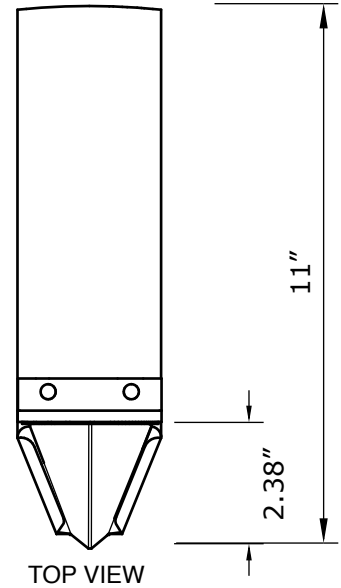

## YETI 11

SELECT DESIRED MATERIAL:

- COPPER - 20 OZ
- PAINTED ALUMINUM - 0.040"

ISOMETRIC VIEW

TOP VIEW

SIDE VIEW

FRONT VIEW