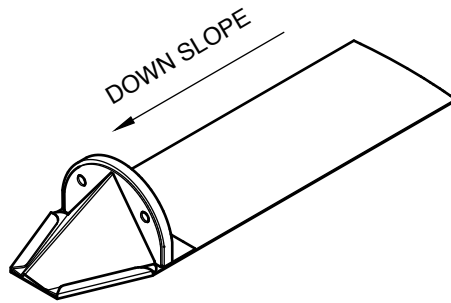

## YETI 11

SELECT DESIRED MATERIAL:

- COPPER - 20 OZ
- PAINTED ALUMINUM - 0.040"

ISOMETRIC VIEW

TOP VIEW

SIDE VIEW

FRONT VIEW