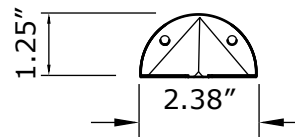

- COPPER - 16 OZ
- PAINTED ALUMINUM - 0.032"

ISOMETRIC VIEW

TOP VIEW

SIDE VIEW

FRONT VIEW

MANUFACTURER NOTES:

1. CONTACT MANUFACTURER FOR SPECIFIED LAYOUT PATTERN.
2. FOR CUSTOM MATERIALS CONTACT MANUFACTURER.
3. OTHER SIZES ARE AVAILABLE ON A CUSTOM BASIS.