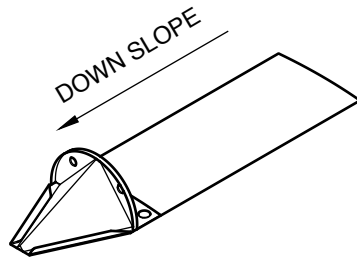

- COPPER - 16 OZ
- PAINTED ALUMINUM - 0.032"

ISOMETRIC VIEW

TOP VIEW

SIDE VIEW

FRONT VIEW

MANUFACTURER NOTES:

1. CONTACT MANUFACTURER FOR SPECIFIED LAYOUT PATTERN.
2. FOR CUSTOM MATERIALS CONTACT MANUFACTURER.
3. OTHER SIZES ARE AVAILABLE ON A CUSTOM BASIS.