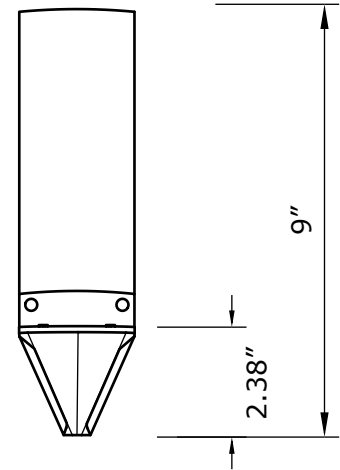

- COPPER - 16 OZ
- PAINTED ALUMINUM - 0.032"

ISOMETRIC VIEW

TOP VIEW

SIDE VIEW

FRONT VIEW

MANUFACTURER NOTES:

1. CONTACT MANUFACTURER FOR SPECIFIED LAYOUT PATTERN.
2. FOR CUSTOM MATERIALS CONTACT MANUFACTURER.
3. OTHER SIZES ARE AVAILABLE ON A CUSTOM BASIS.