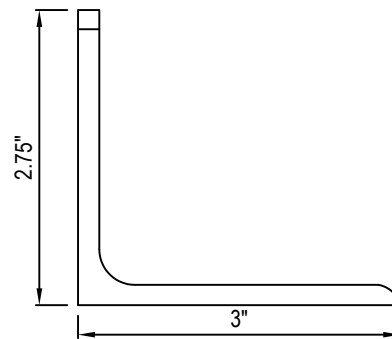

POWDER COATED ALUMINUM - 0.11"

MILL FINISH ALUMINUM - 0.11"

ISOMETRIC VIEW

TOP VIEW

SIDE VIEW

MANUFACTURER NOTES:

1. CONTACT MANUFACTURER FOR SELECTED LAYOUT.
2. FOR CUSTOM MATERIALS CONTACT MANUFACTURER.
3. OTHER SIZES ARE AVAILABLE ON A CUSTOM BASIS.
4. SNOW GUARDS ARE TO BE INSTALLED TO MANUFACTURER'S SPECIFICATIONS