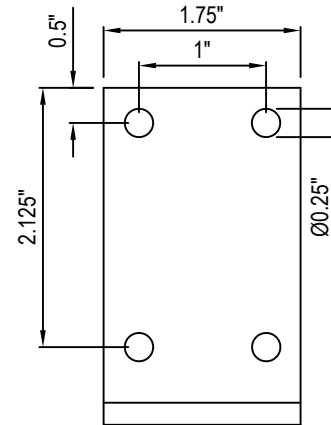

POWDER COATED ALUMINUM - 0.11"

MILL FINISH ALUMINUM - 0.11"

ISOMETRIC VIEW

TOP VIEW

SIDE VIEW

MANUFACTURER NOTES:

1. CONTACT MANUFACTURER FOR SELECTED LAYOUT.
2. FOR CUSTOM MATERIALS CONTACT MANUFACTURER.
3. OTHER SIZES ARE AVAILABLE ON A CUSTOM BASIS.
4. SNOW GUARDS ARE TO BE INSTALLED TO MANUFACTURER'S SPECIFICATIONS