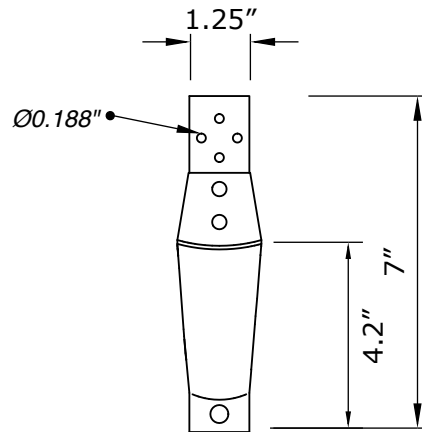

## RG7 SNOW GUARD

SELECT DESIRED MATERIAL:

- COPPER - 48 OZ
- POWDER COATED EG STEEL - 14 GAUGE

ISOMETRIC VIEW

TOP VIEW

SIDE VIEW

FRONT VIEW