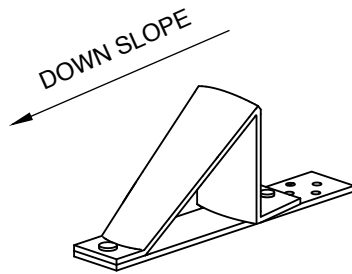

## RG7 SNOW GUARD

SELECT DESIRED MATERIAL:

- COPPER - 48 OZ
- POWDER COATED EG STEEL - 14 GAUGE

ISOMETRIC VIEW

TOP VIEW

SIDE VIEW

FRONT VIEW