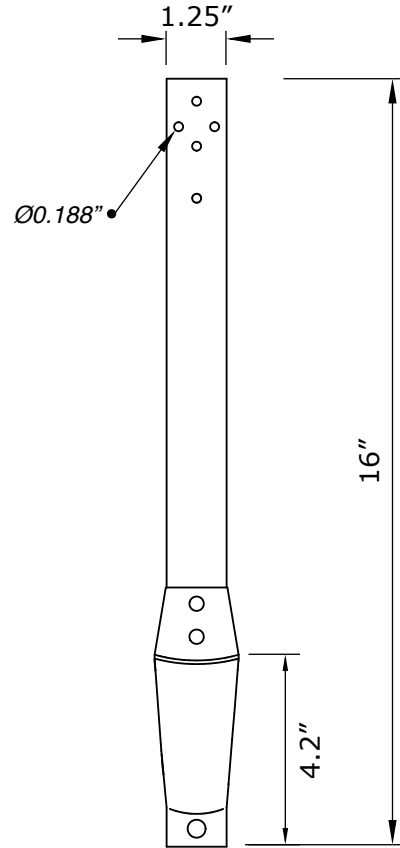

## RG16 SNOW GUARD

SELECT DESIRED MATERIAL:

- COPPER - 48 OZ
- POWDER COATED EG STEEL - 14 GAUGE

ISOMETRIC VIEW

SIDE VIEW

TOP VIEW

FRONT VIEW

### MANUFACTURER NOTES:

1. CONTACT MANUFACTURER FOR SPECIFIED LAYOUT PATTERN.
2. FOR CUSTOM MATERIALS CONTACT MANUFACTURER.
3. OTHER SIZES ARE AVAILABLE ON A CUSTOM BASIS.