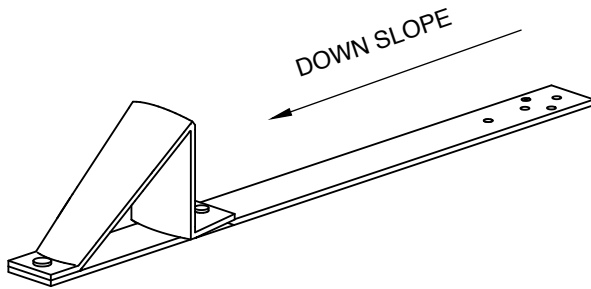

## RG16 SNOW GUARD

SELECT DESIRED MATERIAL:

- COPPER - 48 OZ
- POWDER COATED EG STEEL - 14 GAUGE

ISOMETRIC VIEW

SIDE VIEW

TOP VIEW

FRONT VIEW