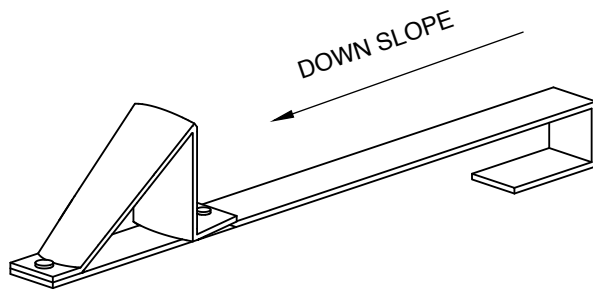

## RG-TILE SNOW GUARD

SELECT DESIRED MATERIAL:

- COPPER - 48 OZ
- POWDER COATED EG STEEL - 14 GAUGE

ISOMETRIC VIEW

SIDE VIEW

TOP VIEW

FRONT VIEW