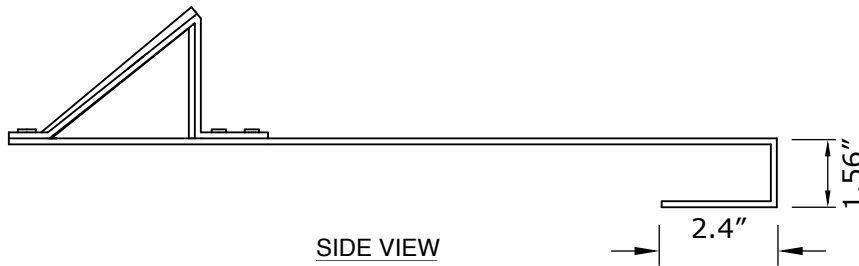

## RG-TILE SNOW GUARD

SELECT DESIRED MATERIAL:

- COPPER - 48 OZ
- POWDER COATED EG STEEL - 14 GAUGE

ISOMETRIC VIEW

SIDE VIEW

TOP VIEW

FRONT VIEW