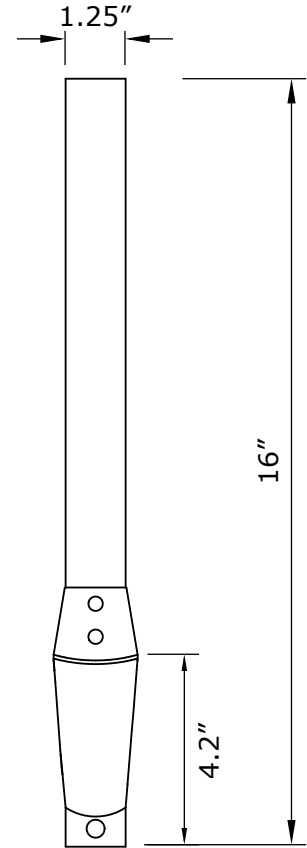

## RG-TILE SNOW GUARD

SELECT DESIRED MATERIAL:

- COPPER - 48 OZ
- POWDER COATED EG STEEL - 14 GAUGE

ISOMETRIC VIEW

SIDE VIEW

TOP VIEW

FRONT VIEW

### MANUFACTURER NOTES:

1. CONTACT MANUFACTURER FOR SPECIFIED LAYOUT PATTERN.
2. FOR CUSTOM MATERIALS CONTACT MANUFACTURER.
3. OTHER SIZES ARE AVAILABLE ON A CUSTOM BASIS.