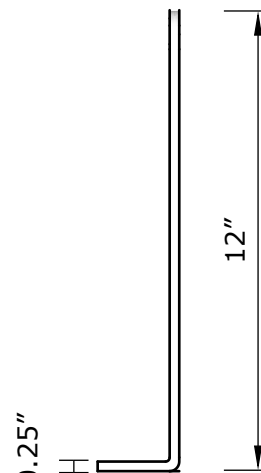

- COPPER - 48 OZ
- PAINTED ALUMINUM - 0.25"

TOP VIEW

ISOMETRIC VIEW

FRONT VIEW

SIDE VIEW

MANUFACTURER NOTES:

1. CONTACT MANUFACTURER FOR SPECIFIED LAYOUT PATTERN.
2. FOR CUSTOM MATERIALS CONTACT MANUFACTURER.
3. OTHER SIZES ARE AVAILABLE ON A CUSTOM BASIS.