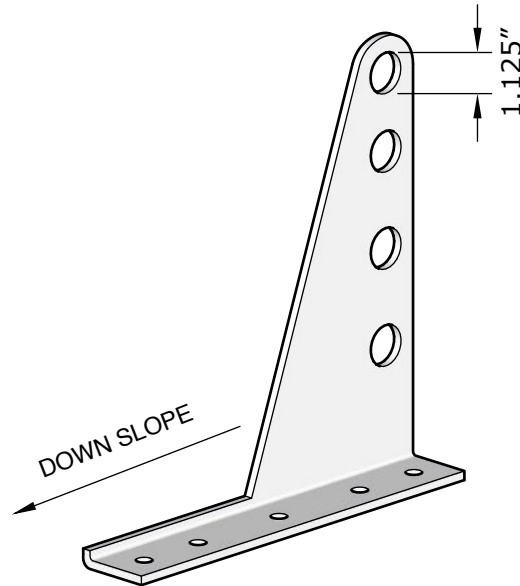

- COPPER - 48 OZ
- PAINTED ALUMINUM - 0.25"

TOP VIEW

ISOMETRIC VIEW

FRONT VIEW

SIDE VIEW

MANUFACTURER NOTES:

1. CONTACT MANUFACTURER FOR SPECIFIED LAYOUT PATTERN.
2. FOR CUSTOM MATERIALS CONTACT MANUFACTURER.
3. OTHER SIZES ARE AVAILABLE ON A CUSTOM BASIS.