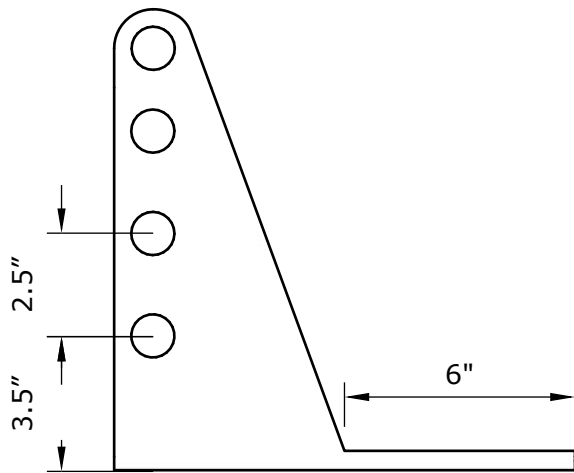

- COPPER - 48 OZ
- PAINTED ALUMINUM - 0.25"

TOP VIEW

ISOMETRIC VIEW

FRONT VIEW

SIDE VIEW

MANUFACTURER NOTES:

1. CONTACT MANUFACTURER FOR SPECIFIED LAYOUT PATTERN.
2. FOR CUSTOM MATERIALS CONTACT MANUFACTURER.
3. OTHER SIZES ARE AVAILABLE ON A CUSTOM BASIS.