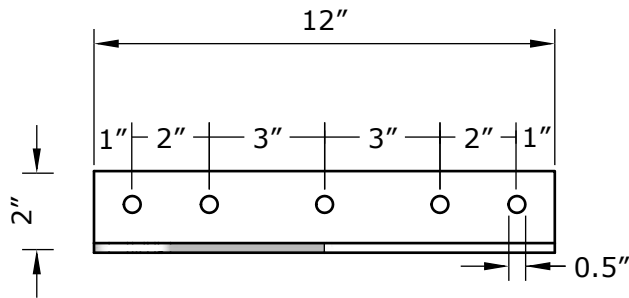

- COPPER - 48 OZ
- PAINTED ALUMINUM - 0.25"

TOP VIEW

ISOMETRIC VIEW

FRONT VIEW

SIDE VIEW

MANUFACTURER NOTES:

1. CONTACT MANUFACTURER FOR SPECIFIED LAYOUT PATTERN.
2. FOR CUSTOM MATERIALS CONTACT MANUFACTURER.
3. OTHER SIZES ARE AVAILABLE ON A CUSTOM BASIS.