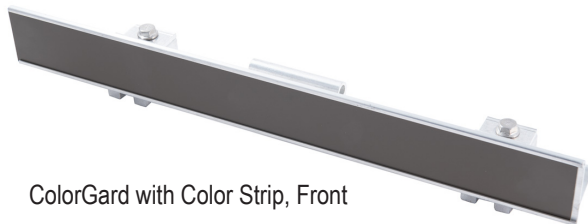

Rocky Mountain Snow Guards Inc

ROCKY MOUNTAIN SNOW GUARDS
4231 S NATCHES CT., UNIT C
ENGLEWOOD, CO 80110
PHONE: (720) 379-7756
FAX: (720) 387-8361
www.rockymountainsnowguards.com

S-5® ColorGard SNOW BAR SYSTEM

AVAILABLE MATERIALS:

- ALUMINUM
- POWDER COATED ALUMINUM
- BRASS (S-5® B-CLAMP ONLY)

INFORMATION:

- 7'8" Punched or Unpunched bar
Clamps to fit all seam profiles
Specific load ratings for all panels
Excellent Choice for:
 - Standing seam metal panel roofs
 - Through-fastened metal panels (Versabracke)
 - Corrugated metal panels (Corrubracke)

ColorGard with Color Strip, Front

Unpunched ColorGard Bar with S Clamps, Veraclips
and SnoClip II, Rear

Punched ColorGard Bar with S Clamps, Rear

EXAMPLES: