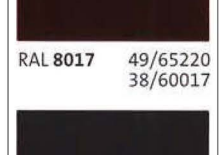

Rocky Mountain Snow Guards Inc

These are the colors available for
snow guards and snow fences.
RockyMountainSnowGuard.com
Ph: 877-414-7606

POWDER COATING COLOR SIGN-OFF FORM

RMSG STANDARD COLORS

Black

Harbor Gray