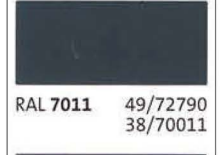

Rocky Mountain Snow Guards Inc

These are the colors available for
snow guards and snow fences.
RockyMountainSnowGuard.com
Ph: 877-414-7606

POWDER COATING COLOR SIGN-OFF FORM

RMSG STANDARD COLORS

Black

Harbor Gray

Liberty Gray

Medium Bronze

Dark Bronze

Standard Color Name or Custom Powder Color Code: _____

To remove the powder coating option, enter "MILL FINISH" in the Color Code line above.

Colors vary from manufacturers and colors selected from a digital source may not resemble the final product. By signing this document we herein authorize Rocky Mountain Snow Guards Inc. to use the selected color choice to powder coat the purchased product. Furthermore, I recognize that powder coatings may not match the roof color exactly but are meant to be similar or complimentary to the existing roof color. Color samples are available upon request.