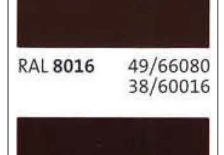

Rocky Mountain Snow Guards Inc

These are the colors available for
snow guards and snow fences.
RockyMountainSnowGuard.com
Ph: 877-414-7606

POWDER COATING COLOR SIGN-OFF FORM

RMSG STANDARD COLORS

Black

Harbor Gray