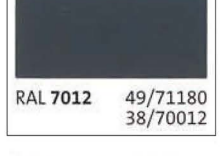

Rocky Mountain Snow Guards Inc

These are the colors available for
snow guards and snow fences.
RockyMountainSnowGuard.com
Ph: 877-414-7606

POWDER COATING COLOR SIGN-OFF FORM

RMSG STANDARD COLORS

Black

Harbor Gray