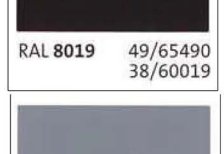

Rocky Mountain Snow Guards Inc

These are the colors available for
snow guards and snow fences.
RockyMountainSnowGuard.com
Ph: 877-414-7606

POWDER COATING COLOR SIGN-OFF FORM

RMSG STANDARD COLORS

Black

Harbor Gray