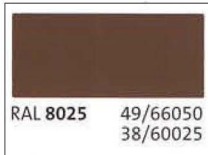

Rocky Mountain Snow Guards Inc

These are the colors available for
snow guards and snow fences.
RockyMountainSnowGuard.com
Ph: 877-414-7606

POWDER COATING COLOR SIGN-OFF FORM

RMSG STANDARD COLORS

Black

Harbor Gray

Liberty Gray

Medium Bronze

Dark Bronze

Standard Color Name or Custom Powder Color Code: _____

To remove the powder coating option, enter "MILL FINISH" in the Color Code line above.

Colors vary from manufacturers and colors selected from a digital source may not resemble the final product. By signing this document we herein authorize Rocky Mountain Snow Guards Inc. to use the selected color choice to powder coat the purchased product. Furthermore, I recognize that powder coatings may not match the roof color exactly but are meant to be similar or complimentary to the existing roof color. Color samples are available upon request.