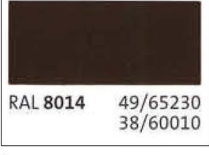

Rocky Mountain Snow Guards Inc

These are the colors available for
snow guards and snow fences.
RockyMountainSnowGuard.com
Ph: 877-414-7606

POWDER COATING COLOR SIGN-OFF FORM

RMSG STANDARD COLORS

Black

Harbor Gray

Liberty Gray

Medium Bronze

Dark Bronze

Standard Color Name or Custom Powder Color Code: _____

To remove the powder coating option, enter "MILL FINISH" in the Color Code line above.

Colors vary from manufacturers and colors selected from a digital source may not resemble the final product. By signing this document we herein authorize Rocky Mountain Snow Guards Inc. to use the selected color choice to powder coat the purchased product. Furthermore, I recognize that powder coatings may not match the roof color exactly but are meant to be similar or complimentary to the existing roof color. Color samples are available upon request.