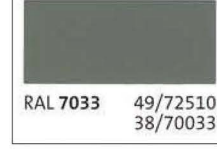

Rocky Mountain Snow Guards Inc

These are the colors available for
snow guards and snow fences.
RockyMountainSnowGuard.com
Ph: 877-414-7606

POWDER COATING COLOR SIGN-OFF FORM

RMSG STANDARD COLORS

Black

Harbor Gray

Liberty Gray

Medium Bronze

Dark Bronze

Standard Color Name or Custom Powder Color Code: _____

To remove the powder coating option, enter "MILL FINISH" in the Color Code line above.

Colors vary from manufacturers and colors selected from a digital source may not resemble the final product. By signing this document we herein authorize Rocky Mountain Snow Guards Inc. to use the selected color choice to powder coat the purchased product. Furthermore, I recognize that powder coatings may not match the roof color exactly but are meant to be similar or complimentary to the existing roof color. Color samples are available upon request.