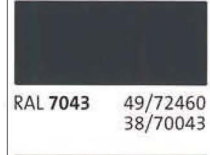

Rocky Mountain Snow Guards Inc

These are the colors available for
snow guards and snow fences.
RockyMountainSnowGuard.com
Ph: 877-414-7606

POWDER COATING COLOR SIGN-OFF FORM

RMSG STANDARD COLORS

Black

Harbor Gray

Liberty Gray

Medium Bronze

Dark Bronze

Standard Color Name or Custom Powder Color Code: _____

To remove the powder coating option, enter "MILL FINISH" in the Color Code line above.

Colors vary from manufacturers and colors selected from a digital source may not resemble the final product. By signing this document we herein authorize Rocky Mountain Snow Guards Inc. to use the selected color choice to powder coat the purchased product. Furthermore, I recognize that powder coatings may not match the roof color exactly but are meant to be similar or complimentary to the existing roof color. Color samples are available upon request.