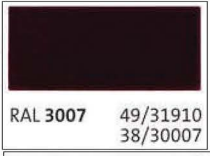

Rocky Mountain Snow Guards Inc

These are the colors available for
snow guards and snow fences.
RockyMountainSnowGuard.com
Ph: 877-414-7606

POWDER COATING COLOR SIGN-OFF FORM

RMSG STANDARD COLORS

Black

Harbor Gray

Liberty Gray

Medium Bronze

Dark Bronze

Standard Color Name or Custom Powder Color Code: _____

To remove the powder coating option, enter "MILL FINISH" in the Color Code line above.

Colors vary from manufacturers and colors selected from a digital source may not resemble the final product. By signing this document we herein authorize Rocky Mountain Snow Guards Inc. to use the selected color choice to powder coat the purchased product. Furthermore, I recognize that powder coatings may not match the roof color exactly but are meant to be similar or complimentary to the existing roof color. Color samples are available upon request.