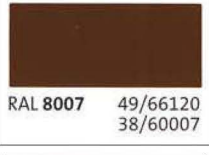

Rocky Mountain Snow Guards Inc

These are the colors available for
snow guards and snow fences.
RockyMountainSnowGuard.com
Ph: 877-414-7606

POWDER COATING COLOR SIGN-OFF FORM

RMSG STANDARD COLORS

Black

Harbor Gray

Liberty Gray

Medium Bronze

Dark Bronze

Standard Color Name or Custom Powder Color Code: _____

To remove the powder coating option, enter "MILL FINISH" in the Color Code line above.

Colors vary from manufacturers and colors selected from a digital source may not resemble the final product. By signing this document we herein authorize Rocky Mountain Snow Guards Inc. to use the selected color choice to powder coat the purchased product. Furthermore, I recognize that powder coatings may not match the roof color exactly but are meant to be similar or complimentary to the existing roof color. Color samples are available upon request.