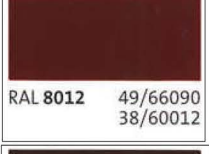

Rocky Mountain Snow Guards Inc

These are the colors available for
snow guards and snow fences.
RockyMountainSnowGuard.com
Ph: 877-414-7606

POWDER COATING COLOR SIGN-OFF FORM

RMSG STANDARD COLORS

Black

Harbor Gray

Liberty Gray

Medium Bronze

Dark Bronze

Standard Color Name or Custom Powder Color Code: _____

To remove the powder coating option, enter "MILL FINISH" in the Color Code line above.

Colors vary from manufacturers and colors selected from a digital source may not resemble the final product. By signing this document we herein authorize Rocky Mountain Snow Guards Inc. to use the selected color choice to powder coat the purchased product. Furthermore, I recognize that powder coatings may not match the roof color exactly but are meant to be similar or complimentary to the existing roof color. Color samples are available upon request.