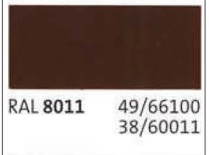

Rocky Mountain Snow Guards Inc

These are the colors available for
snow guards and snow fences.
RockyMountainSnowGuard.com
Ph: 877-414-7606

POWDER COATING COLOR SIGN-OFF FORM

RMSG STANDARD COLORS

Black

Harbor Gray

Liberty Gray

Medium Bronze

Dark Bronze

Standard Color Name or Custom Powder Color Code: _____

To remove the powder coating option, enter "MILL FINISH" in the Color Code line above.

Colors vary from manufacturers and colors selected from a digital source may not resemble the final product. By signing this document we herein authorize Rocky Mountain Snow Guards Inc. to use the selected color choice to powder coat the purchased product. Furthermore, I recognize that powder coatings may not match the roof color exactly but are meant to be similar or complimentary to the existing roof color. Color samples are available upon request.